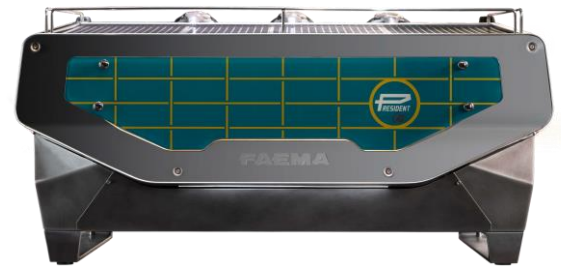

## TRADITIONAL ESPRESSO COFFEE MACHINES

# PRESIDENT GTi

A/2

A/3

A/4

Design by Giugiaro

Designed for those who always look to the future without ever renouncing tradition, Faema's new machine, President, revisits the iconic models of the '60s offering cutting-edge technology. It is a machine in which past and future closely coexist, resulting in a sophisticated product that is not only capable of enhancing locations thanks to its restyled design, but also of distinguishing itself in terms of quality thanks to its innovative features.

GTi ThermalSystem.

Smart Boiler

New interfaces

New brass portafilters

Green Machine.

Mixed water

Telescopic AutoSteam (optional)

Features	A/2	A/3	A/4
Steam wands	2	2	2
Hot water wands and selections	1 + 3	1 + 3	1 + 3
Boiler capacity (litres)	11	17,5	24,1
Steam wand cold touch	✓	✓	✓
Standard Brass Portafilters	✓	✓	✓
Lights on coffee groups	✓	✓	✓
Fit for module IOT	✓	✓	✓