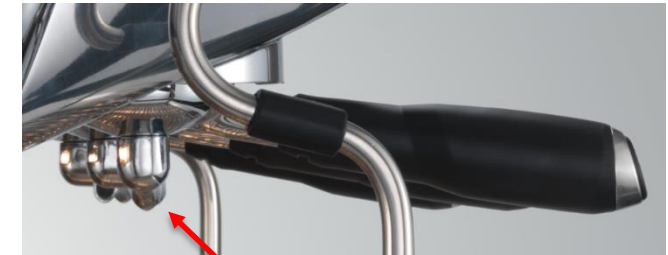

## Features E71 Tall Cup

Specific Filter holder for Tall Cup version with "short spouts"

E71 Tall Cup version are supplied, as standard, with stainless still grids, one for each group.