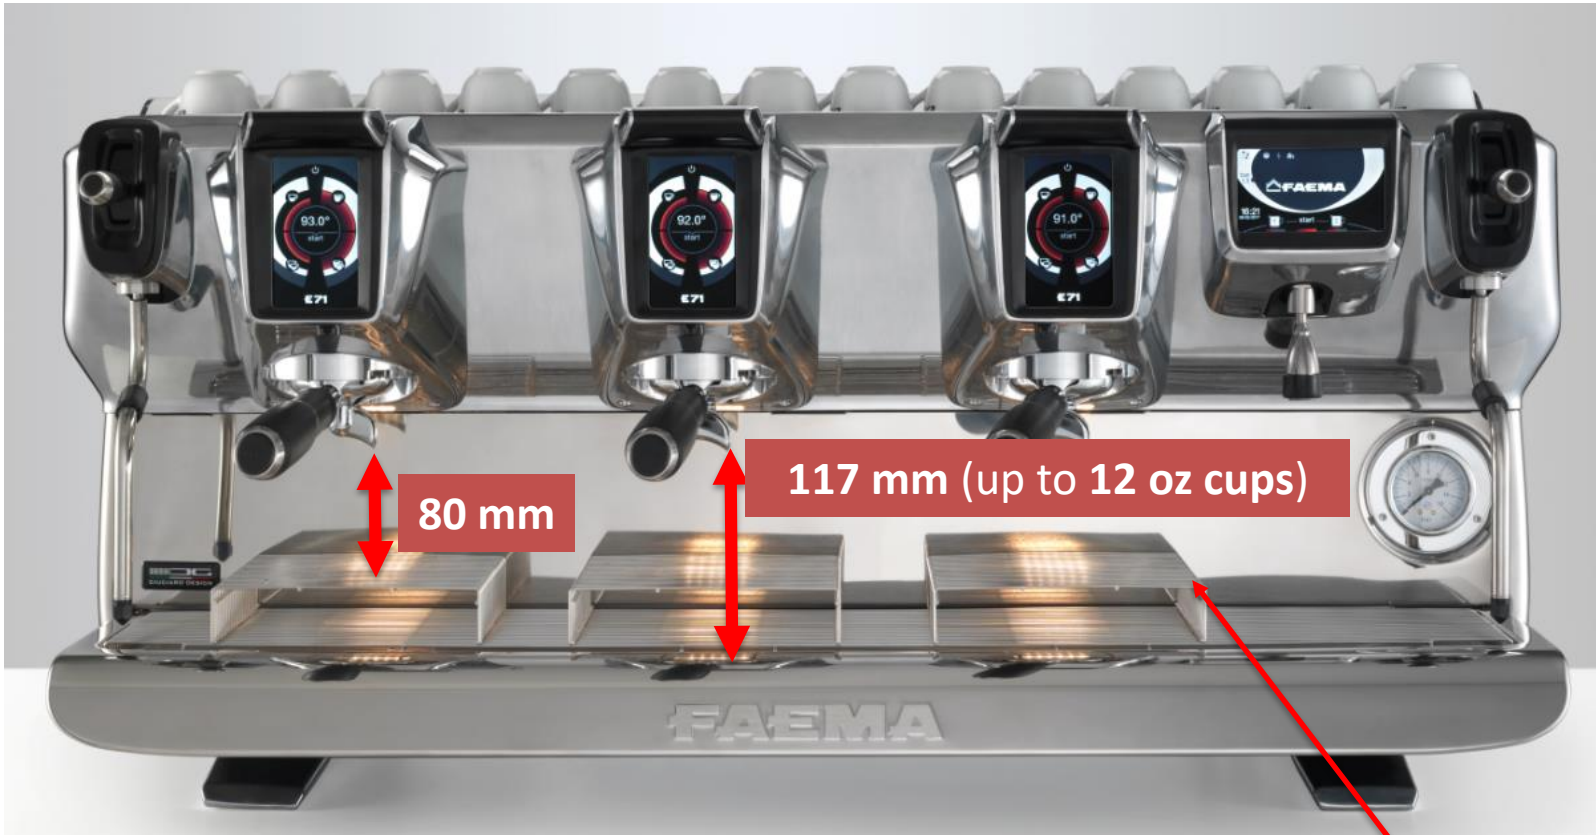

# E71 Tall Cup

## Features E71 Tall Cup

Specific Filter holder for Tall Cup version with "short spouts"

E71 Tall Cup version are supplied, as standard, with stainless still grids, one for each group.

## Features E71 Tall Cup

90mm

*longer Steam wands*  
90 mm for Tall Cup version,

## Features E71 Tall Cup

***Autosteam Cold Touch in Tall Cups version***

238 mm for Tall cup version  
231 mm for standard version

238 mm